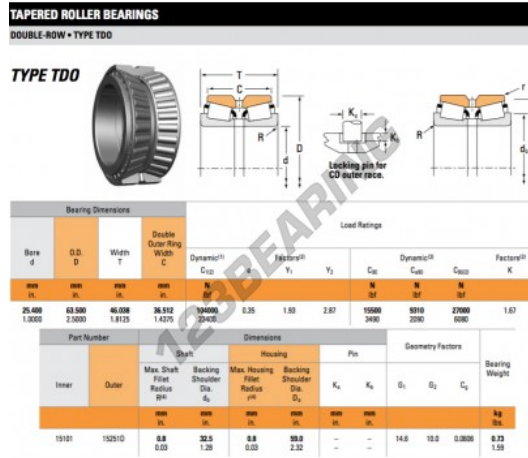

Tapered roller bearing 15101-15251D-TIMKEN - 15101-15251D-TIMKEN

<https://www.123bearing.co.uk/bearing-housing/roller-bearing/tapered/15101-15251d-timken>

PRODUCT FEATURES

Brand	TIMKEN
N° Ean13	3663952354514
Inside diameter	25.4 mm
Inside diameter	1" inch
Outside diameter	63.5 mm
Outside diameter	2 1/2" inch
Thickness	46.038 mm
Thickness	1 13/16" inch
Packaging	1