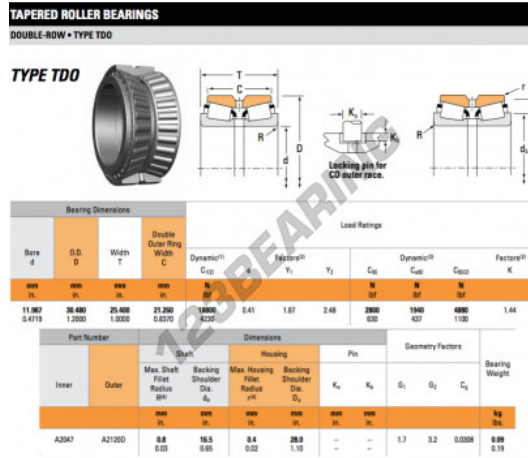

Tapered roller bearing A2047-A2120D-TIMKEN - A2047-A2120D-TIMKEN

<https://www.123bearing.co.uk/bearing-housing/roller-bearing/tapered/a2047-a2120d-timken>

PRODUCT FEATURES

Brand	TIMKEN
N° Ean13	3663952354378
Inside diameter	11.987 mm
Inside diameter	0.472" inch
Outside diameter	30.48 mm
Outside diameter	1.2" inch
Thickness	25.4 mm
Thickness	1" inch
Packaging	1