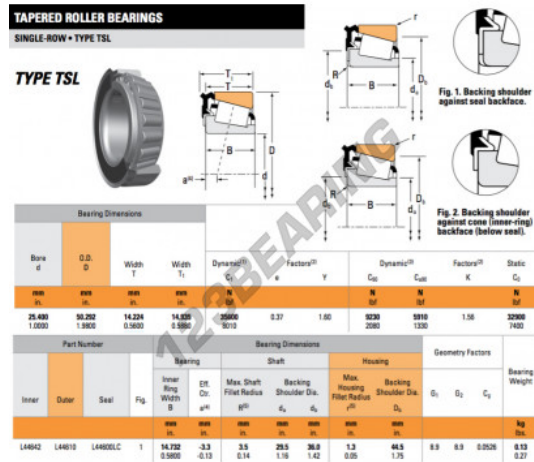

Tapered roller bearing

L44642-L44610-L44600LC-TIMKEN - L44642-L44610-L44600LC-TIMKEN

<https://www.123bearing.co.uk/bearing-housing/roller-bearing/tapered/l44642-l44610-l44600lc-timken>

PRODUCT FEATURES

Brand	TIMKEN
N° Ean13	3663952354309
Inside diameter	25.4 mm
Outside diameter	50.292 mm
Thickness	14.935 mm
Packaging	1