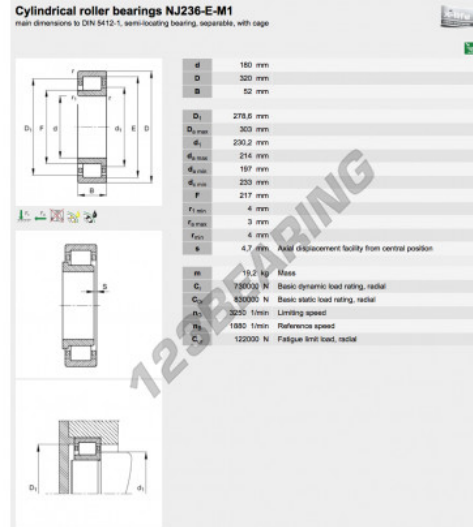

Roller bearing NJ236-E-M1-FAG - NJ236-E-M1-FAG

<https://www.123bearing.co.uk/bearing-housing/roller-bearing/roller/nj236-e-m1-fag>

PRODUCT FEATURES

Brand	FAG
N° Ean13	3663952352282
Inside diameter	180 mm
Outside diameter	320 mm
Thickness	52 mm
Packaging	1