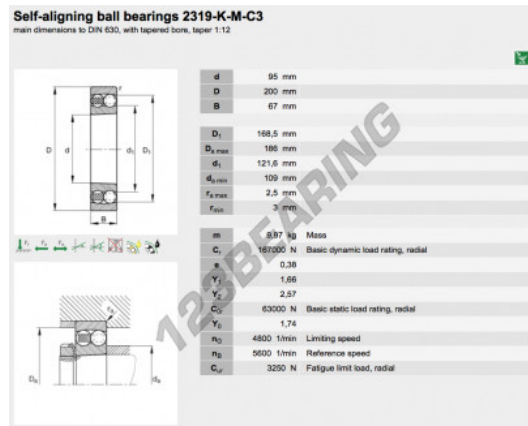

## Self aligning ball bearing 2320-K-M-C3-FAG - 2320-K-M-C3-FAG

<https://www.123bearing.co.uk/bearing-housing/deep-groove-bearing/sefl-aligning/2320-k-m-c3-fag>

### PRODUCT FEATURES

Brand	FAG
N° Ean13	3663952350653
Inside diameter	100 mm
Outside diameter	215 mm
Thickness	73 mm
Packaging	1

[contact@123bearing.co.uk](mailto:contact@123bearing.co.uk)

02038 087 274

CRT4 de Lesquin 60 Rue Du Haut De Sainghin 59273 Fretin FRANCE