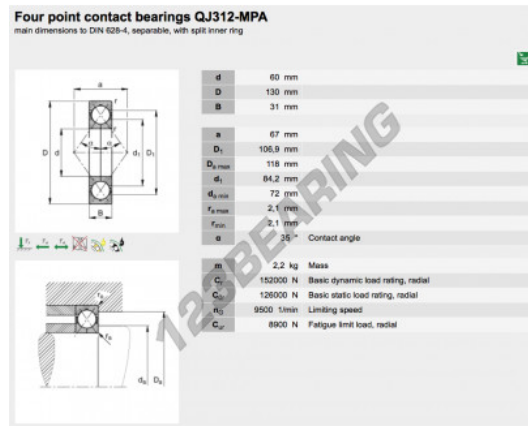

Deep groove ball bearing single row QJ312-MPA-FAG - QJ312-MPA-FAG

<https://www.123bearing.co.uk/bearing-housing/deep-groove-bearing/single-row/qj312-mpa-fag>

PRODUCT FEATURES

Brand	FAG
N° Ean13	3663952350073
Inside diameter	60 mm
Outside diameter	130 mm
Thickness	31 mm
Weight	2137 g
Packaging	1