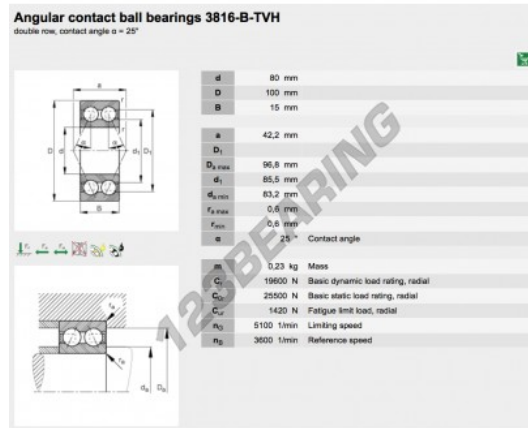

Deep groove ball bearing single row 3816-B-TVH-FAG - 3816-B-TVH-FAG

<https://www.123bearing.co.uk/bearing-housing/deep-groove-bearing/single-row/3816-b-tvh-fag>

PRODUCT FEATURES

Brand	FAG
N° Ean13	3663952349718
Inside diameter	80 mm
Outside diameter	100 mm
Thickness	15 mm
Packaging	1