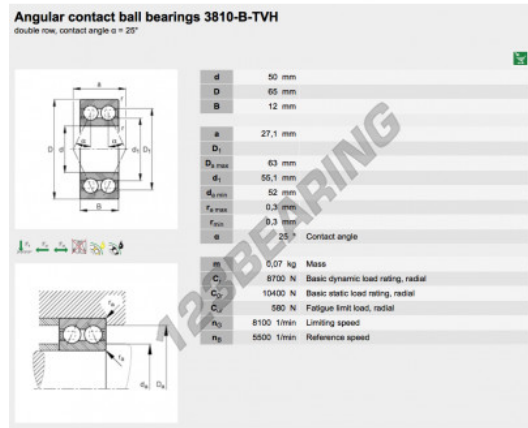

Deep groove ball bearing single row 3810-B-TVH-FAG - 3810-B-TVH-FAG

<https://www.123bearing.co.uk/bearing-housing/deep-groove-bearing/single-row/3810-b-tvh-fag>

PRODUCT FEATURES

Brand	FAG
N° Ean13	3663952349671
Inside diameter	50 mm
Outside diameter	65 mm
Thickness	12 mm
Packaging	1