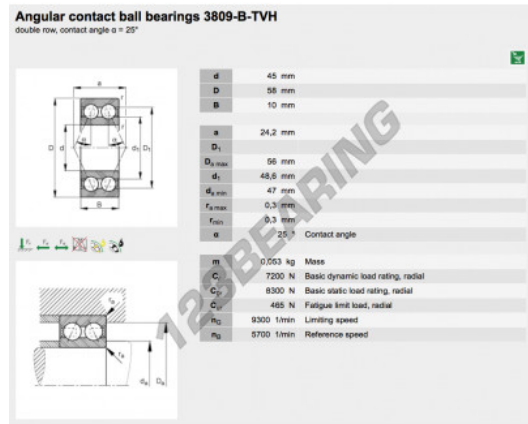

Deep groove ball bearing single row 3809-B-TVH-FAG - 3809-B-TVH-FAG

<https://www.123bearing.co.uk/bearing-housing/deep-groove-bearing/single-row/3809-b-tvh-fag>

PRODUCT FEATURES

Brand	FAG
N° Ean13	3663952349664
Inside diameter	45 mm
Outside diameter	58 mm
Thickness	10 mm
Packaging	1