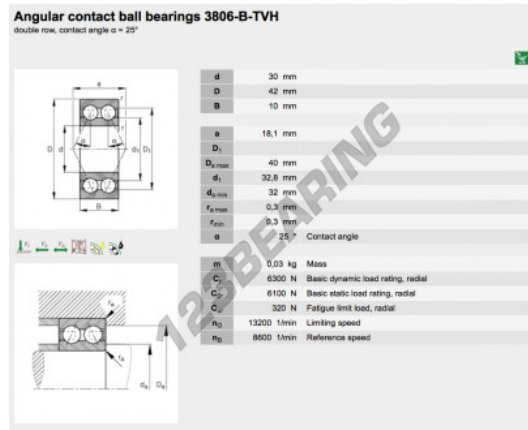

## Deep groove ball bearing single row 3806-B-TVH-FAG - 3806-B-TVH-FAG

<https://www.123bearing.co.uk/bearing-housing/deep-groove-bearing/single-row/3806-b-tvh-fag>

### PRODUCT FEATURES

Brand	FAG
N° Ean13	3663952349633
Inside diameter	30 mm
Outside diameter	42 mm
Thickness	10 mm
Packaging	1

[contact@123bearing.co.uk](mailto:contact@123bearing.co.uk)

02038 087 274

CRT4 de Lesquin 60 Rue Du Haut De Sainghin 59273 Fretin FRANCE