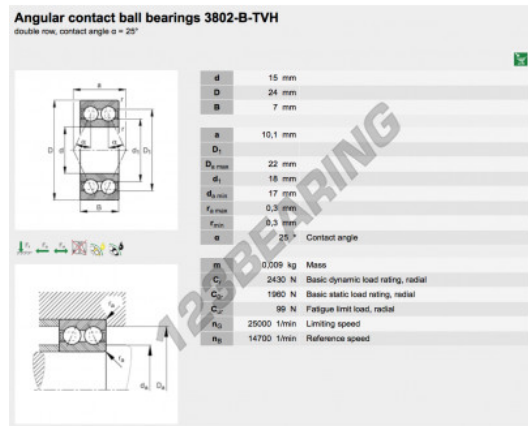

## Deep groove ball bearing single row 3802-B-TVH-FAG - 3802-B-TVH-FAG

<https://www.123bearing.co.uk/bearing-housing/deep-groove-bearing/single-row/3802-b-tvh-fag>

### PRODUCT FEATURES

Brand	FAG
N° Ean13	3663952349596
Inside diameter	15 mm
Inside diameter	0.591" inch
Outside diameter	24 mm
Outside diameter	0.945" inch
Thickness	7 mm
Thickness	0.276" inch
Packaging	1