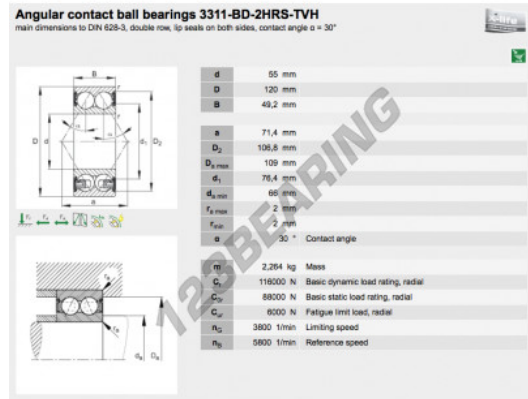

Deep groove ball bearing single row 3311-BD-2HRS-TVH-FAG - 3311-BD-2HRS-TVH-FAG

<https://www.123bearing.co.uk/bearing-housing/deep-groove-bearing/single-row/3311-bd-2hrs-tvh-fag>

PRODUCT FEATURES

Brand	FAG
N° Ean13	3663952349282
Inside diameter	55 mm
Outside diameter	120 mm
Thickness	49.2 mm
Packaging	1