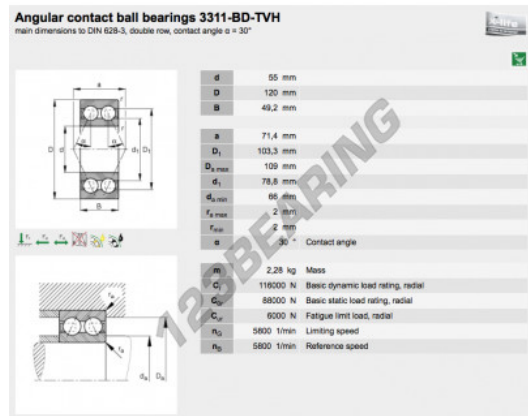

## Deep groove ball bearing single row 3311-BD-TVH-FAG - 3311-BD-TVH-FAG

<https://www.123bearing.co.uk/bearing-housing/deep-groove-bearing/single-row/3311-bd-tvh-fag>

### PRODUCT FEATURES

Brand	FAG
N° Ean13	4012802394894
Inside diameter	55 mm
Outside diameter	120 mm
Thickness	49.2 mm
Weight	2230 g
Packaging	-

[contact@123bearing.co.uk](mailto:contact@123bearing.co.uk)