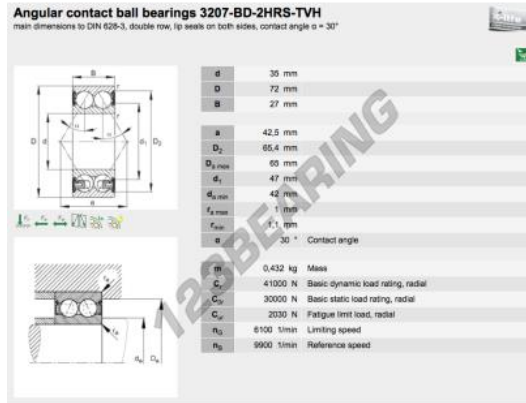

## Deep groove ball bearing single row 3207-BD-XL-2HRS-TVH-FAG - 3207-BD-2HRS-TVH-FAG

<https://www.123bearing.co.uk/bearing-housing/deep-groove-bearing/single-row/3207-bd-2hrs-tvh-fag>

### PRODUCT FEATURES

Brand	FAG
N° Ean13	4012802477535
Inside diameter	35 mm
Outside diameter	72 mm
Thickness	27 mm
Weight	451 g
Packaging	1

[contact@123bearing.co.uk](mailto:contact@123bearing.co.uk)

02038 087 274