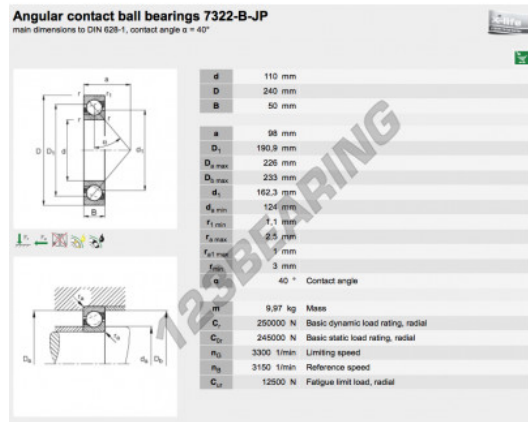

Deep groove ball bearing single row 7322-B-JP-FAG - 7322-B-JP-FAG

<https://www.123bearing.co.uk/bearing-housing/deep-groove-bearing/single-row/7322-b-jp-fag>

PRODUCT FEATURES

Brand	FAG
N° Ean13	3663952348254
Inside diameter	110 mm
Outside diameter	240 mm
Thickness	50 mm
Packaging	1