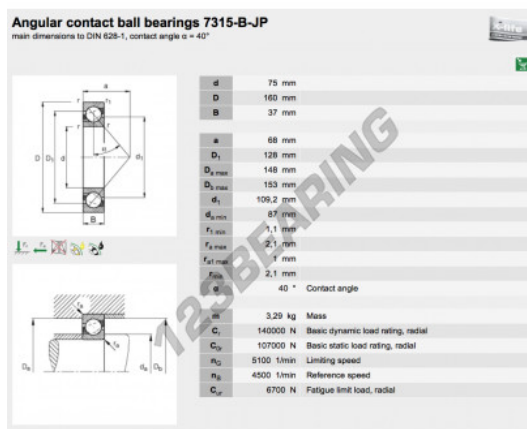

Deep groove ball bearing single row 7315-B-JP-FAG - 7315-B-JP-FAG

<https://www.123bearing.co.uk/bearing-housing/deep-groove-bearing/single-row/7315-b-jp-fag>

PRODUCT FEATURES

Brand	FAG
N° Ean13	3663952348124
Inside diameter	75 mm
Outside diameter	160 mm
Thickness	37 mm
Packaging	1