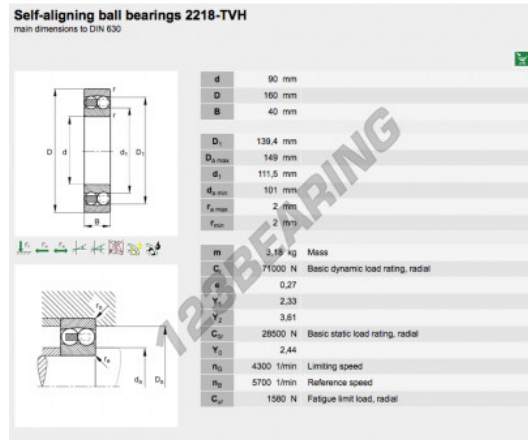

Self-aligning ball bearing 2218-TVH-FAG - 2218-TVH-FAG

<https://www.123bearing.co.uk/bearing-housing/deep-groove-bearing/sefl-aligning/2218-tvh-fag>

PRODUCT FEATURES

Brand	FAG
N° Ean13	3663952346878
Inside diameter	90 mm
Outside diameter	160 mm
Thickness	40 mm
Packaging	1