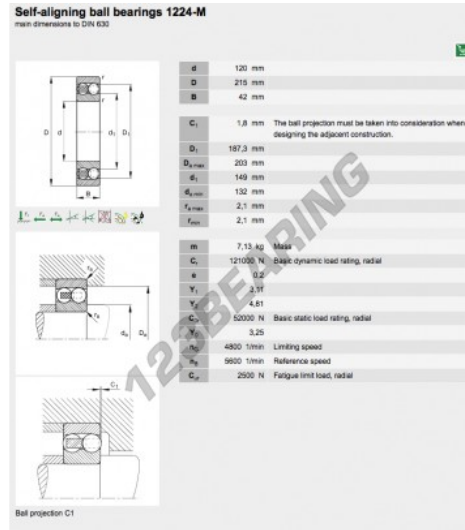

Self aligning ball bearing 1224-M-FAG - 1224-M-FAG

<https://www.123bearing.co.uk/bearing-housing/deep-groove-bearing/sefl-aligning/1224-m-fag>

PRODUCT FEATURES

Brand	FAG
N° Ean13	4012801184236
Inside diameter	120 mm
Inside diameter	4.724" inch
Outside diameter	215 mm
Outside diameter	8.465" inch
Thickness	42 mm
Thickness	1.654" inch
Weight	6880 g
Packaging	1
Standard	No standard