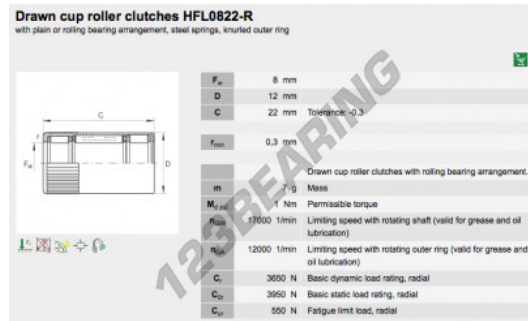

## Drawn cup roller clutches HFL0822-R-INA - HFL0822-R-INA

<https://www.123bearing.co.uk/bearing-housing/needle-roller-bearing/drawn-cup-roller-clutch/hfl0822-r-ina>

### PRODUCT FEATURES

Brand	INA
N° Ean13	3663952345635
Inside diameter	8 mm
Outside diameter	12 mm
Thickness	22 mm
Packaging	1

[contact@123bearing.co.uk](mailto:contact@123bearing.co.uk)

02038 087 274

CRT4 de Lesquin 60 Rue Du Haut De Sainghin 59273 Fretin FRANCE