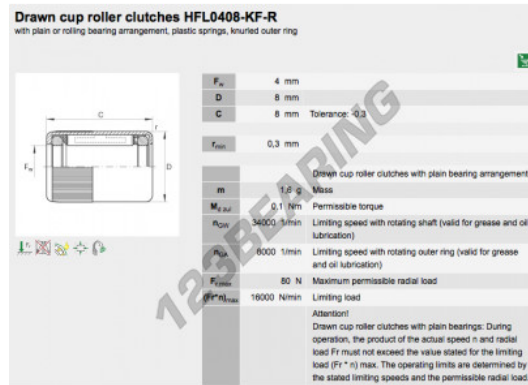

Drawn cup roller clutches HFL0408-KF-R-INA - HFL0408-KF-R-INA

<https://www.123bearing.co.uk/bearing-housing/needle-roller-bearing/drawn-cup-roller-clutch/hfl0408-kf-r-ina>

PRODUCT FEATURES

Brand	INA
N° Ean13	3663952345574
Inside diameter	4 mm
Inside diameter	0.157" inch
Outside diameter	8 mm
Outside diameter	0.315" inch
Thickness	8 mm
Thickness	0.315" inch
Packaging	1