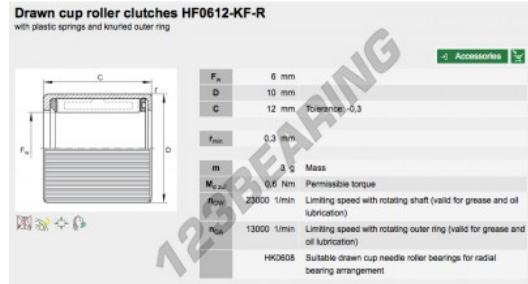

Drawn cup roller clutches HF0612-KF-R-INA - HF0612-KF-R-INA

<https://www.123bearing.co.uk/bearing-housing/needle-roller-bearing/drawn-cup-roller-clutch/hf0612-kf-r-ina>

PRODUCT FEATURES

Brand	INA
N° Ean13	3663952345390
Inside diameter	6 mm
Outside diameter	10 mm
Thickness	12 mm
Packaging	1