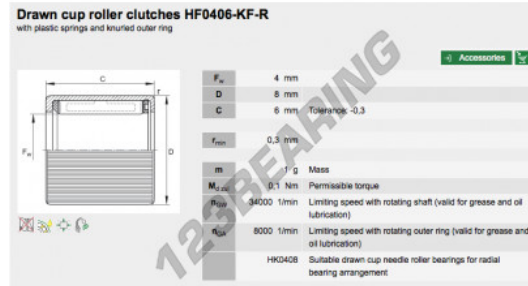

Drawn cup roller clutches HF0406-KF-R-INA - HF0406-KF-R-INA

<https://www.123bearing.co.uk/bearing-housing/needle-roller-bearing/drawn-cup-roller-clutch/hf0406-kf-r-ina>

PRODUCT FEATURES

Brand	INA
N° Ean13	3616060457271
Inside diameter	4 mm
Inside diameter	0.157" inch
Outside diameter	8 mm
Outside diameter	0.315" inch
Thickness	6 mm
Thickness	0.236" inch
Packaging	1