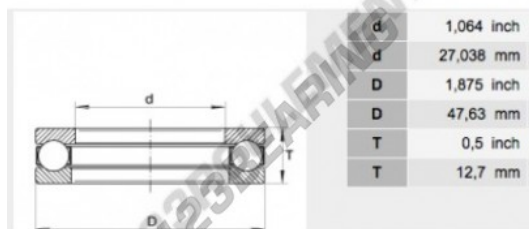

Thrust ball bearing 10XS18 - 10XS18

<https://www.123bearing.co.uk/bearing-housing/deep-groove-bearing/thrust/10xs18>

PRODUCT FEATURES

Brand	GEN
Inside diameter	27.04 mm
Outside diameter	47.63 mm
Thickness	12.7 mm
Weight	94 g
Packaging	1
Standard	No standard