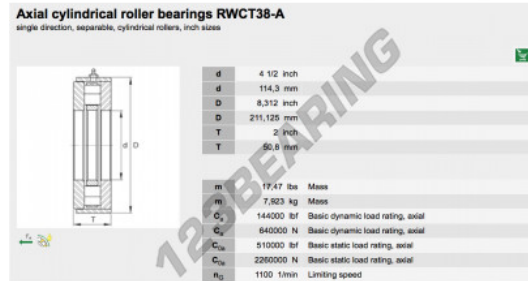

Thrust roller bearing RWCT38-A-INA - RWCT38-A-INA

<https://www.123bearing.co.uk/bearing-housing/roller-bearing/thrust/rwct38-a-ina>

PRODUCT FEATURES

Brand	INA
N° Ean13	3663952343273
Inside diameter	114.3 mm
Outside diameter	211.13 mm
Thickness	50.8 mm
Packaging	1