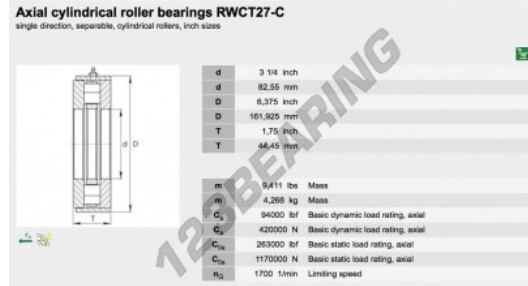

## Thrust roller bearing RWCT27-C-INA - RWCT27-C-INA

<https://www.123bearing.co.uk/bearing-housing/roller-bearing/thrust/rwct27-c-ina>

### PRODUCT FEATURES

Brand	INA
N° Ean13	3663952343259
Inside diameter	82.55 mm
Outside diameter	161.925 mm
Thickness	44.45 mm
Packaging	1

[contact@123bearing.co.uk](mailto:contact@123bearing.co.uk)

02038 087 274