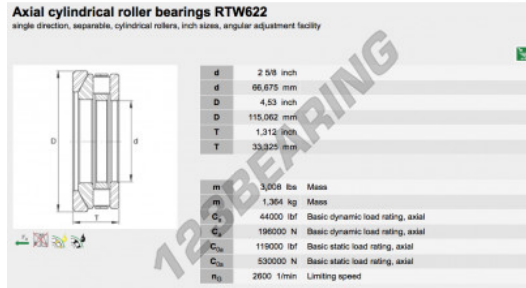

Thrust roller bearing RTW622-INA - RTW622-INA

<https://www.123bearing.co.uk/bearing-housing/roller-bearing/thrust/rtw622-ina>

PRODUCT FEATURES

Brand	INA
N° Ean13	3663952343198
Inside diameter	66.675 mm
Outside diameter	115.062 mm
Thickness	33.325 mm
Packaging	1