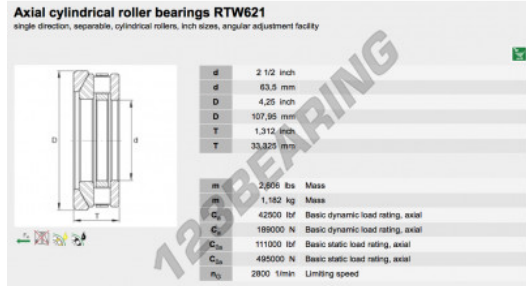

Thrust roller bearing RTW621-INA - RTW621-INA

<https://www.123bearing.co.uk/bearing-housing/roller-bearing/thrust/rtw621-ina>

PRODUCT FEATURES

Brand	INA
N° Ean13	3663952343181
Inside diameter	63.5 mm
Outside diameter	107.95 mm
Thickness	33.325 mm
Packaging	1