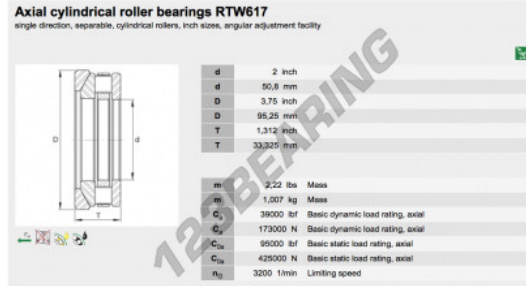

Thrust roller bearing RTW617-INA - RTW617-INA

<https://www.123bearing.co.uk/bearing-housing/roller-bearing/thrust/rtw617-ina>

PRODUCT FEATURES

Brand	INA
N° Ean13	3663952343167
Inside diameter	50.8 mm
Inside diameter	2" inch
Outside diameter	95.25 mm
Outside diameter	3 3/4" inch
Thickness	33.325 mm
Thickness	1.312" inch
Packaging	1