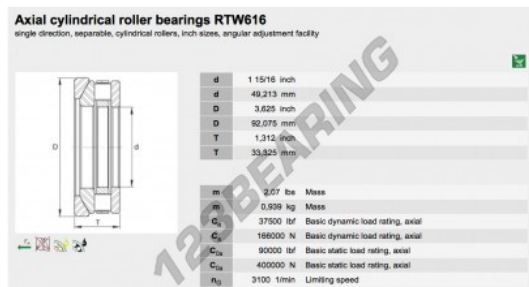

Thrust roller bearing RTW616-INA - RTW616-INA

<https://www.123bearing.co.uk/bearing-housing/roller-bearing/thrust/rtw616-ina>

PRODUCT FEATURES

Brand	INA
N° Ean13	3663952343150
Inside diameter	49.213 mm
Outside diameter	92.075 mm
Thickness	33.325 mm
Packaging	1