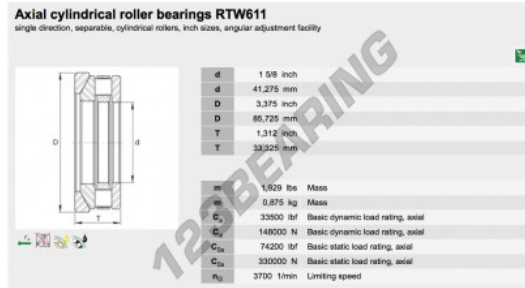

Thrust roller bearing RTW611-INA - RTW611-INA

<https://www.123bearing.co.uk/bearing-housing/roller-bearing/thrust/rtw611-ina>

PRODUCT FEATURES

Brand	INA
N° Ean13	3663952343129
Inside diameter	41.275 mm
Outside diameter	85.725 mm
Thickness	33.325 mm
Packaging	1