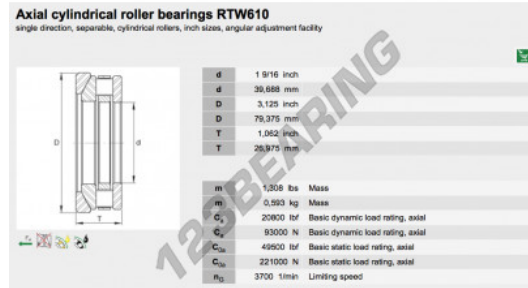

Thrust roller bearing RTW610-INA - RTW610-INA

<https://www.123bearing.co.uk/bearing-housing/roller-bearing/thrust/rtw610-ina>

PRODUCT FEATURES

Brand	INA
N° Ean13	3663952343112
Inside diameter	39.688 mm
Inside diameter	1 9/16" inch
Outside diameter	79.375 mm
Outside diameter	3 1/8" inch
Thickness	26.975 mm
Thickness	1.062" inch
Packaging	1