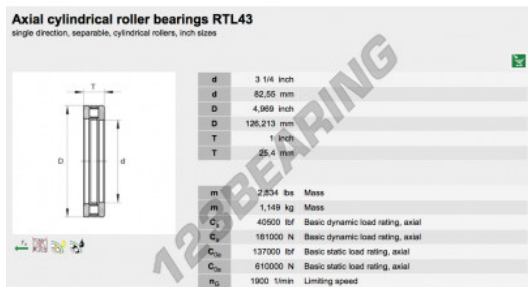

Thrust roller bearing RTL43-INA - RTL43-INA

<https://www.123bearing.co.uk/bearing-housing/roller-bearing/thrust/rtl43-ina>

PRODUCT FEATURES

Brand	INA
N° Ean13	3663952343013
Inside diameter	82.55 mm
Outside diameter	126.213 mm
Thickness	25.4 mm
Packaging	1