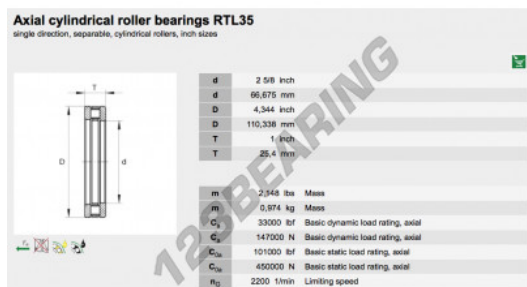

Thrust roller bearing RTL35-INA - RTL35-INA

<https://www.123bearing.co.uk/bearing-housing/roller-bearing/thrust/rtl35-ina>

PRODUCT FEATURES

Brand	INA
N° Ean13	3663952342993
Inside diameter	66.675 mm
Outside diameter	110.338 mm
Thickness	25.4 mm
Packaging	1