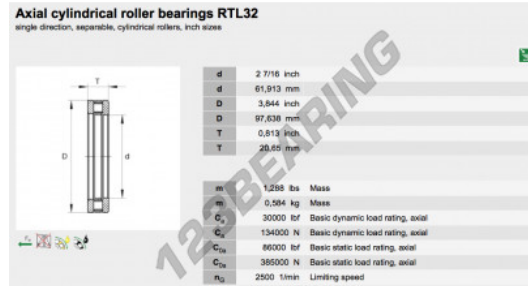

Thrust roller bearing RTL32-INA - RTL32-INA

<https://www.123bearing.co.uk/bearing-housing/roller-bearing/thrust/rtl32-ina>

PRODUCT FEATURES

Brand	INA
N° Ean13	3663952342979
Inside diameter	61.913 mm
Outside diameter	97.638 mm
Thickness	20.65 mm
Packaging	1