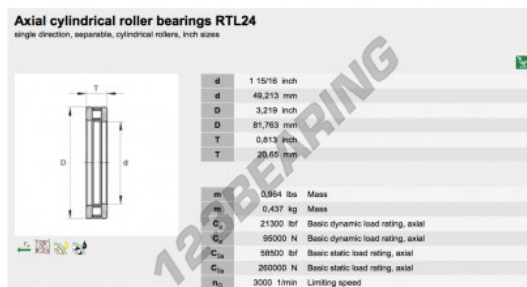

Thrust roller bearing RTL24-INA - RTL24-INA

<https://www.123bearing.co.uk/bearing-housing/roller-bearing/thrust/rtl24-ina>

PRODUCT FEATURES

Brand	INA
N° Ean13	3663952342917
Inside diameter	49.213 mm
Outside diameter	81.763 mm
Thickness	20.65 mm
Packaging	1