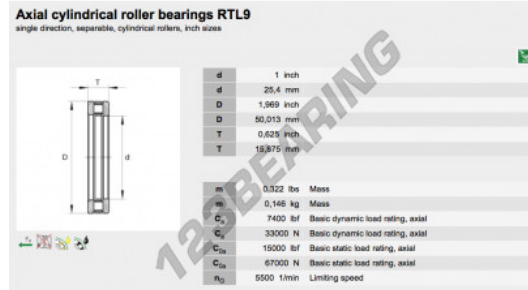

Thrust roller bearing RTL9-INA - RTL9-INA

<https://www.123bearing.co.uk/bearing-housing/roller-bearing/thrust/rtl9-ina>

PRODUCT FEATURES

Brand	INA
N° Ean13	3663952342764
Inside diameter	25.4 mm
Outside diameter	50.013 mm
Thickness	15.875 mm
Packaging	1