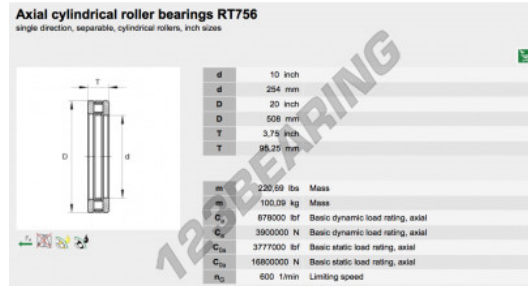

Thrust roller bearing RT756-INA - RT756-INA

<https://www.123bearing.co.uk/bearing-housing/roller-bearing/thrust/rt756-ina>

PRODUCT FEATURES

Brand	INA
N° Ean13	3663952342733
Inside diameter	254 mm
Outside diameter	508 mm
Thickness	95.25 mm
Packaging	1