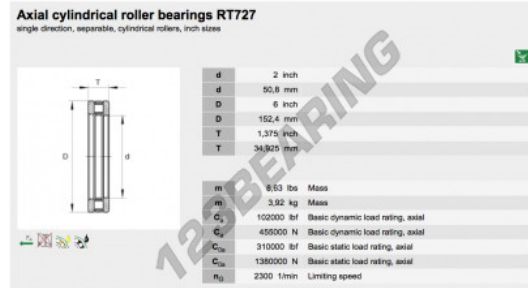

## Thrust roller bearing RT727-INA - RT727-INA

<https://www.123bearing.co.uk/bearing-housing/roller-bearing/thrust/rt727-ina>

### PRODUCT FEATURES

Brand	INA
N° Ean13	3663952342672
Inside diameter	50.8 mm
Outside diameter	152.4 mm
Thickness	34.925 mm
Packaging	1

[contact@123bearing.co.uk](mailto:contact@123bearing.co.uk)

02038 087 274