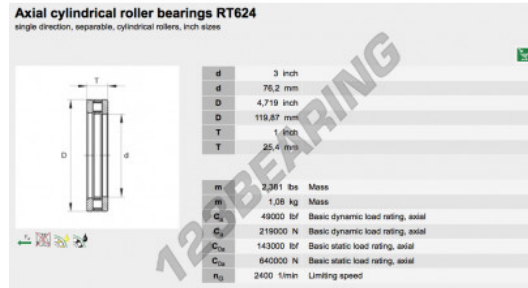

## Thrust roller bearing RT624-INA - RT624-INA

<https://www.123bearing.co.uk/bearing-housing/roller-bearing/thrust/rt624-ina>

### PRODUCT FEATURES

Brand	INA
N° Ean13	3663952342610
Inside diameter	76.2 mm
Inside diameter	3" inch
Outside diameter	119.87 mm
Outside diameter	4.719" inch
Thickness	25.4 mm
Thickness	1" inch
Packaging	1