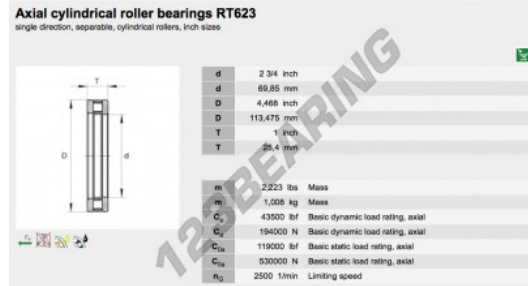

Thrust roller bearing RT623-INA - RT623-INA

<https://www.123bearing.co.uk/bearing-housing/roller-bearing/thrust/rt623-ina>

PRODUCT FEATURES

Brand	INA
N° Ean13	3663952342603
Inside diameter	69.85 mm
Outside diameter	113.475 mm
Thickness	25.4 mm
Packaging	1