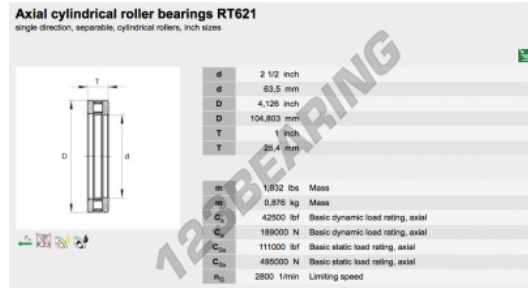

## Thrust roller bearing RT621-INA - RT621-INA

<https://www.123bearing.co.uk/bearing-housing/roller-bearing/thrust/rt621-ina>

### PRODUCT FEATURES

Brand	INA
N° Ean13	3663952342580
Inside diameter	63.5 mm
Outside diameter	104.803 mm
Thickness	25.4 mm
Packaging	1

[contact@123bearing.co.uk](mailto:contact@123bearing.co.uk)

02038 087 274