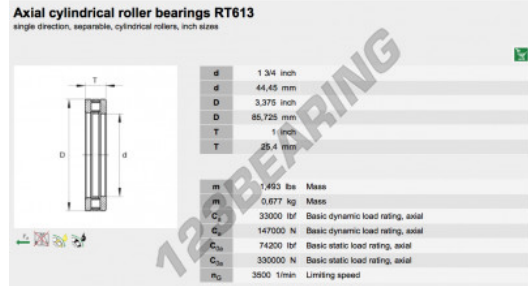

## Thrust roller bearing RT613-INA - RT613-INA

<https://www.123bearing.co.uk/bearing-housing/roller-bearing/thrust/rt613-ina>

### PRODUCT FEATURES

Brand	INA
N° Ean13	3663952342528
Inside diameter	44.45 mm
Outside diameter	85.725 mm
Thickness	25.4 mm
Packaging	1

[contact@123bearing.co.uk](mailto:contact@123bearing.co.uk)

02038 087 274