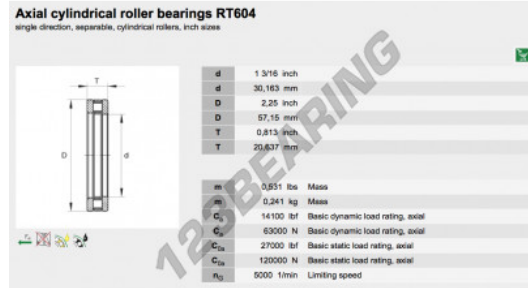

Thrust roller bearing RT604-INA - RT604-INA

<https://www.123bearing.co.uk/bearing-housing/roller-bearing/thrust/rt604-ina>

PRODUCT FEATURES

Brand	INA
N° Ean13	3663952342436
Inside diameter	30.163 mm
Inside diameter	1 3/16" inch
Outside diameter	57.15 mm
Outside diameter	2 1/4" inch
Thickness	20.637 mm
Thickness	13/16" inch
Weight	241 g
Packaging	-
Standard	No standard