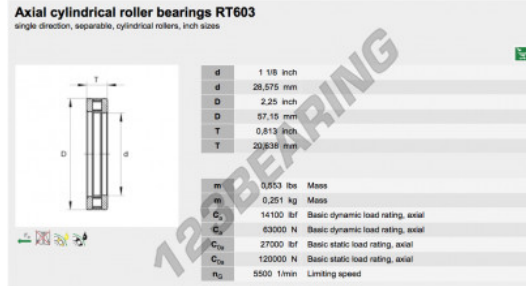

## Thrust roller bearing RT603-INA - RT603-INA

<https://www.123bearing.co.uk/bearing-housing/roller-bearing/thrust/rt603-ina>

### PRODUCT FEATURES

Brand	INA
N° Ean13	3663952342429
Inside diameter	28.575 mm
Outside diameter	57.15 mm
Thickness	20.638 mm
Packaging	1

[contact@123bearing.co.uk](mailto:contact@123bearing.co.uk)

02038 087 274