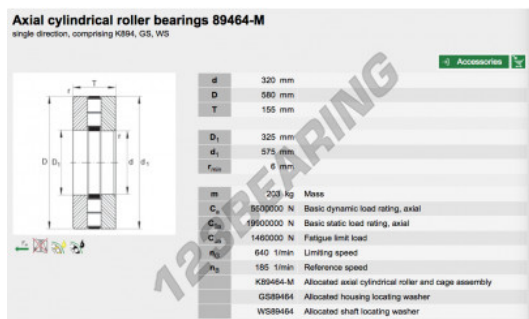

Thrust roller bearing 89464-M-INA - 89464-M-INA

<https://www.123bearing.co.uk/bearing-housing/roller-bearing/thrust/89464-m-ina>

PRODUCT FEATURES

Brand	INA
N° Ean13	3663952342238
Inside diameter	320 mm
Outside diameter	580 mm
Thickness	155 mm
Packaging	1