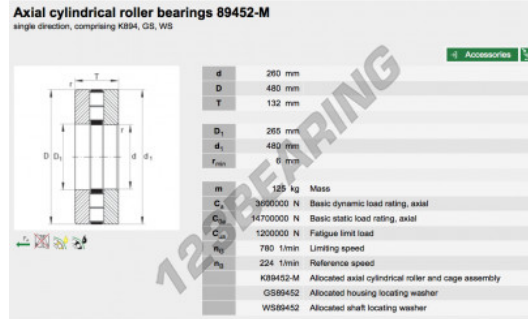

Thrust roller bearing 89452-M-INA - 89452-M-INA

<https://www.123bearing.co.uk/bearing-housing/roller-bearing/thrust/89452-m-ina>

PRODUCT FEATURES

Brand	INA
N° Ean13	3663952342207
Inside diameter	260 mm
Inside diameter	10.236" inch
Outside diameter	480 mm
Outside diameter	18.898" inch
Thickness	132 mm
Thickness	5.197" inch
Packaging	1