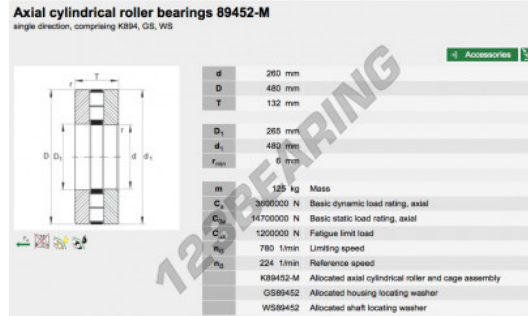

Thrust roller bearing 89452-M-INA - 89452-M-INA

<https://www.123bearing.co.uk/bearing-housing/roller-bearing/thrust/89452-m-ina>

PRODUCT FEATURES

Brand	INA
N° Ean13	3663952342207
Inside diameter	260 mm
Outside diameter	480 mm
Thickness	132 mm
Packaging	1