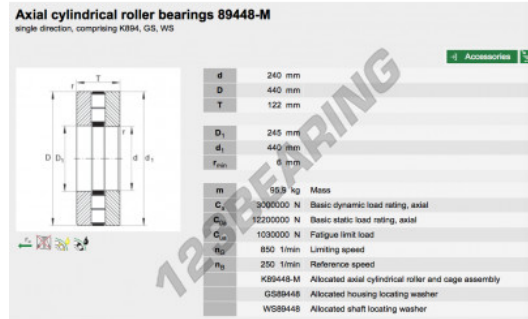

Thrust roller bearing 89448-M-INA - 89448-M-INA

<https://www.123bearing.co.uk/bearing-housing/roller-bearing/thrust/89448-m-ina>

PRODUCT FEATURES

Brand	INA
N° Ean13	3663952342191
Inside diameter	240 mm
Outside diameter	440 mm
Thickness	122 mm
Packaging	1