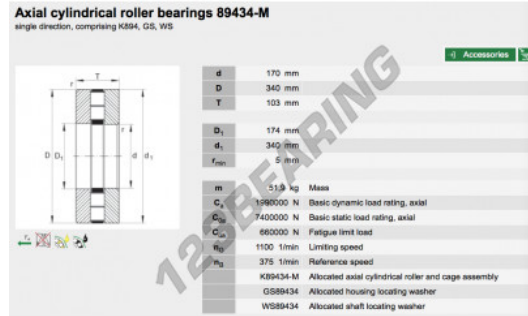

## Thrust roller bearing 89434-M-INA - 89434-M-INA

<https://www.123bearing.co.uk/bearing-housing/roller-bearing/thrust/89434-m-ina>

### PRODUCT FEATURES

Brand	INA
N° Ean13	3663952342139
Inside diameter	170 mm
Outside diameter	340 mm
Thickness	103 mm
Packaging	1

[contact@123bearing.co.uk](mailto:contact@123bearing.co.uk)

02038 087 274