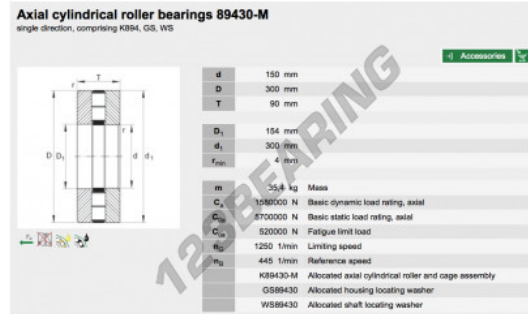

Thrust roller bearing 89430-M-INA - 89430-M-INA

<https://www.123bearing.co.uk/bearing-housing/roller-bearing/thrust/89430-m-ina>

PRODUCT FEATURES

Brand	INA
N° Ean13	3663952342115
Inside diameter	150 mm
Outside diameter	300 mm
Thickness	90 mm
Packaging	1