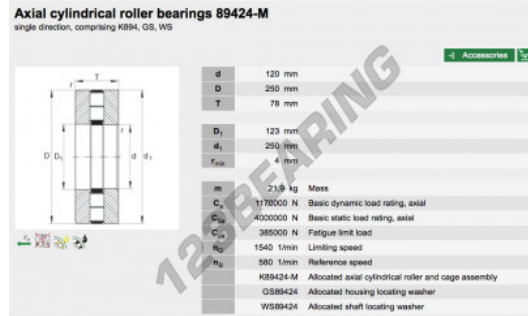

## Thrust roller bearing 89424-M-INA - 89424-M-INA

<https://www.123bearing.co.uk/bearing-housing/roller-bearing/thrust/89424-m-ina>

### PRODUCT FEATURES

|                  |               |
|------------------|---------------|
| Brand            | INA           |
| N° Ean13         | 3663952342085 |
| Inside diameter  | 120 mm        |
| Outside diameter | 250 mm        |
| Thickness        | 78 mm         |
| Packaging        | 1             |